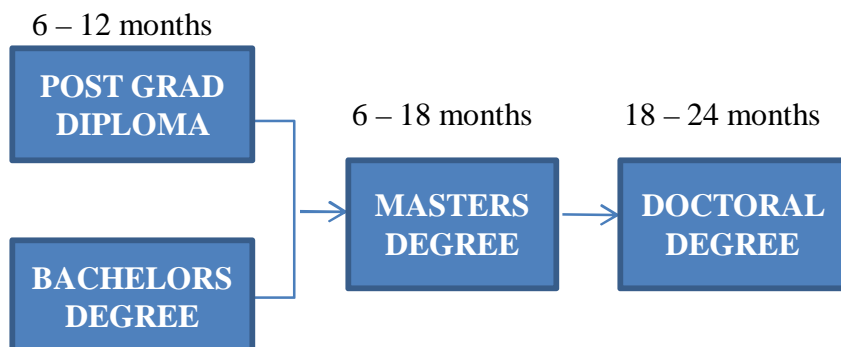

Your Professional Journey.....

- Complete a Portfolio of Approved Prior Experiential learning (APEL)
- Become a Fellow of Isles Internationale Université
- Become a Professional Member of the Oxford Association of Management

CREDO Trust is an Approved Provider

A not- for-profit Centre for **R**esearch, **E**ducation and **D**evelopment in **O**rganizations

Established under the Trustee Act, 1949. No.40759 – 3 January, 1984