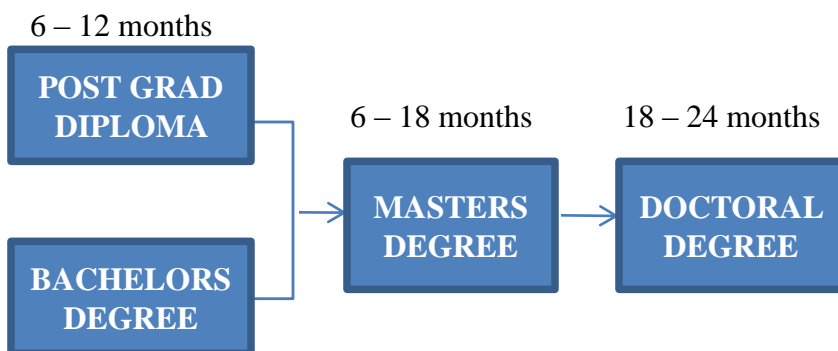

Your Professional Journey.....

- Complete a Portfolio of Approved Prior Experiential learning (APEL)
- Become a Fellow of Isles Internationale Université
- Become a Professional Member of the Cambridge Association of Managers

CREDO Trust is an Approved Provider

A not- for-profit Centre for **R**esearch, **E**ducation and **D**evelopment in **O**rganizations
Established under the Trustee Act, 1949. No.40759 – 3 January, 1984